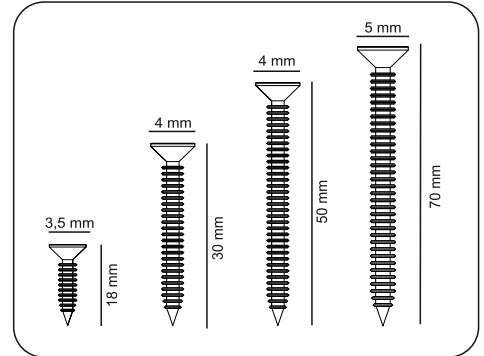

ATTENTION !!

Minifix is the main connection material used in products. Before starting assembly, please check the drawings below.

ACCESSORY LIST

APOLLON

A23 Minifix M8 8x34 10x	A22 Minifix G18 15x14 10x	A04 KVLY 8x30 7x	A06 18 mm 2.RENK 6x	A06 18 mm 1.RENK 6x
0x	0x	0x	0x	0x
0x	0x	0x	0x	0x

GENERAL VIEW